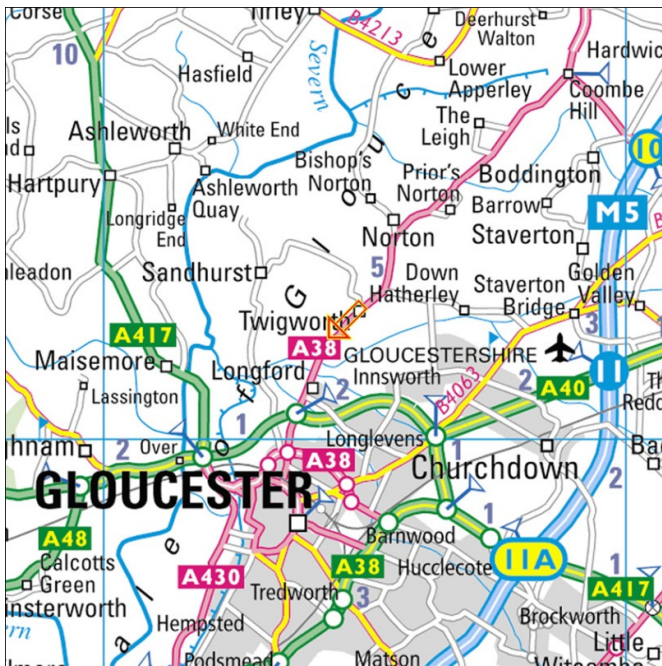

# TWIGWORTH COURT BUSINESS CENTRE (Unit 4)

Tewkesbury Road (A 38), Twigworth, Nr. Gloucester, Gloucestershire, GL2 9PG

Tel: 0845 8389964 Fax: 0870 4007775

**From the East:** (i.e. Ross-On-Wye, Chepstow, Forest of Dean) Follow the A40 towards Gloucester through Over. Straight on A40, over next roundabout (signed for M50/Maisemore A417). At next roundabout known as the 'Longford Beefeater roundabout', turn left onto the A38 (signed Tewkesbury, Longford and Twigworth). Past BP garage, The Oakwood pub and Premier Inn on left, in 3/10 of a mile, SLOW DOWN and prepare to turn left into Twigworth Court Business Centre. You will see brown signs for Nature in Art; turn left into Business Centre and not down the lane to Nature in Art.

**From the North/Cheltenham:** Exit the M5 at Junction 11 and take the A40 to Gloucester. As you approach Elmbridge Court Roundabout, stay in outside lane and follow signs for A40 Ross/Gloucester/Tewks. After approx 2 miles at the first roundabout turn right onto the A38 (signed Tewkesbury, Longford and Twigworth). Past BP garage, Oakwood pub and Premier Inn on left, in 3/10 of a mile, SLOW DOWN and prepare to turn left into Twigworth Court Business Centre. You will see brown signs for Nature in Art; turn left into Business Centre and not down the lane to Nature in Art.

**From the South West M5/Cheltenham:** Exit the M5 at Junction 11 and follow the instructions opposite 'From the North'. Alternative routes exist by exiting at Junction 11 and following signs for Cheltenham, then at Arle Court roundabout turn left onto B4063 for Churchdown/Airport. Past airport on left, then turn right into Down Hatherley Lane at Meteor Business Park. At end, turn left onto A38 for Gloucester. Twigworth Court Business Centre is 4/10 mile on the right, just after signs to Nature in Art. Do not go down the lane to Nature in Art.